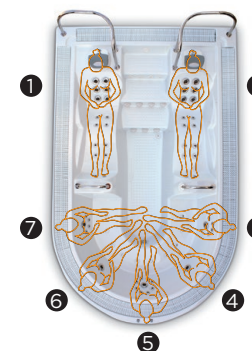

Positions 7 (5 / 2)
Measures: 460 x 280