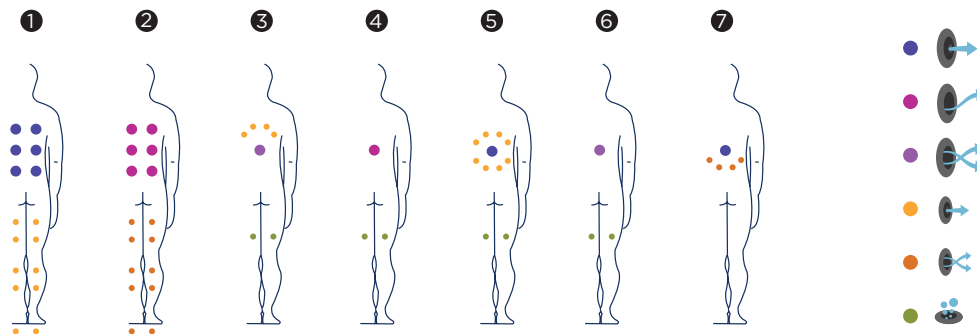

IZARO

Izaro is a seven-seater spa designed for use by large groups in commercial establishments. It will give any wellness area a feeling of luxury and a relaxing atmosphere.

As an overflow spa, it is an ideal additional feature for indoor pools, where sports enthusiasts, guests and customers in an establishment can relax with chromotherapy techniques thanks to the LED projector or simply enjoy a gratifying dip in the spa.

Izaro is the most fully equipped and luxurious spa in the commercial range.

Positions 7 (5 / 2)
Measures: 460 x 280