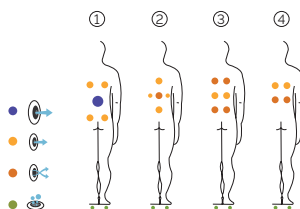

Suite

Intimate and seductive.

CODE 71768

Ideal for 2 people

4 positions

4 seats

Measures: 203 x 150 x 72 cm

Water capacity (l): 520 liters

Weight: Empty 257 kg / Full 777 kg

1 colors

4 massages

EXCLUSIVE LINE

EN

AQUAVIA SPA

TECHNICAL SPECIFICATIONS

FEATURES	
Total massage points	28
Massage Jets	20
Air Nozzles	8
Headrests	2
Touch Panel	Standard
Ultraviolet Treatment UV	Standard
Metal structure	Standard
ABS base	Standard
Energy Saving Cover	Standard
EcoSpa	Standard
Nordic Insulation System	Optional
FINISHES	
Colour Sense	4 LED
Pure Line Lighting	Optional
Surround Bluetooth Audio	Optional
Jets / Boquillas Inoxidable	Standard
Aromatherapy	Standard
Stainless steel handrail	Optional
Wifi Spa Control	Optional
Without cabinet	Optional
MASSAGE PUMPS	
Water massage	1800 W / 2,5 CV
Relax Impact Pump	1150 W
FILTRATION AND HEATING	
Recirculation pump	200 W
Water heater	3.000 W
Type of filter	Cartridge
POWER SUPPLY	
Power requirement to 230 V (LOW/AMP)	3.400 W / 14,6 A
Voltage	230 V / 400 V III

SHELL FINISHES (ACRYLIC COLORS)

FURNITURE FINISHES (OUTDOOR CABINET)

FEATURES

OPTIONAL FEATURES

According to our policy of constant evolution, we reserve the right to modify the specifications in part or in whole without forewarning.