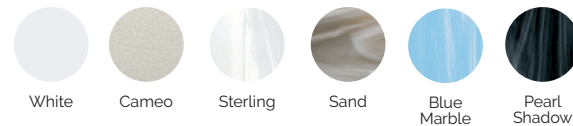

Water capacity (l): 1.610 liters

Weight: Empty 378 kg / Full 1.988 kg

6 colors

5 massages

SHELL FINISHES (ACRYLIC COLORS)

FURNITURE FINISHES (OUTDOOR CABINET)

PREMIUM LINE

EN