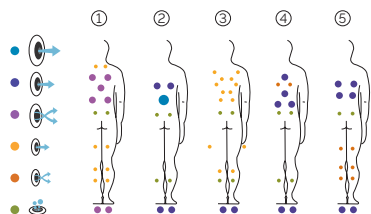

Velvet

The high performance XXL hot tub.

CODE 52666

Ideal for 4 people

5 positions

2 loungers

3 seats

Measures: 233 x 233 x 91 cm

Water capacity (l): 1.610 liters

Weight: Empty 378 kg / Full 1.988 kg

6 colors

5 massages

SHELL FINISHES (ACRYLIC COLORS)

FURNITURE FINISHES (OUTDOOR CABINET)

PREMIUM LINE

EN

AQUAVIA SPA

TECHNICAL SPECIFICATIONS

FEATURES	
Total massage points	72
Massage Jets	56
Air Nozzles	16
Waterfall	Not available
Water fountains	2
Headrests	3
Touch Panel	Main + Aux.
Ultraviolet Treatment UV	Standard
Metal structure	Standard
Base ABS	Standard
Energy Saving Cover	Standard
EcoSpa	Optional
Nordic Insulation System	Optional
Blue Connect Plus	Optional
FINISHES	
Colour Sense	5 LED + illuminated Accessories
Pure Line Lighting	Optional
Surround Bluetooth Audio	Optional
Jets / Stainless Steel Nozzles	Standard
Stainless steel handrail	Standard
Aromatherapy	Standard
Wifi Spa Control	Optional
Without cabinet	Optional
MASSAGE PUMPS	
Water massage	2 x 2200 W / 3 CV
Relax Impact Pump	1150 W
FILTRATION AND HEATING	
Recirculation pump	200 W
Water heater	3.000 W
Type of filter	Cartridge
High Performance Water Care	Standard
POWER SUPPLY	
Power requirement to 230 V (LOW/AMP)	5.900 W / 25.7 A
Voltage	230 V / 400 V III