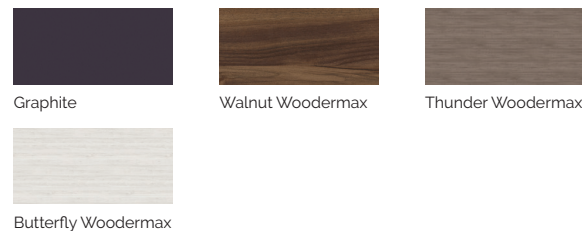

Water capacity (l): 1.610 liters

Weight: Empty 378 kg / Full 1.988 kg

6 colors

5 massages

SHELL FINISHES (ACRYLIC COLORS)

FURNITURE FINISHES (OUTDOOR CABINET)

PREMIUM LINE

EN