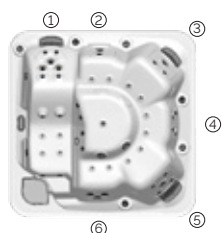

# Pulse

The hot tub with just the right size.

<b>CODE 69124</b>
Ideal for <b>6 people</b>
<b>6 positions</b>
<b>1 loungers</b>
<b>5 seats</b>
<b>Measures:</b> 216 x 216 x 90 cm
<b>Water capacity (l):</b> 980 liters
<b>Weight:</b> Empty 330 kg / Full 1.310 kg
<b>7 colors</b>
<b>6 massages</b>