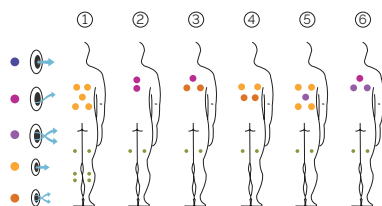

# Pulse

The hot tub with just the right size.

<b>CODE 69124</b>
Ideal for <b>6 people</b>
<b>6 positions</b>
<b>1 loungers</b>
<b>5 seats</b>
<b>Measures:</b> 216 x 216 x 90 cm
<b>Water capacity (l):</b> 980 liters
<b>Weight:</b> Empty 330 kg / Full 1.310 kg
<b>7 colors</b>
<b>6 massages</b>

## SHELL FINISHES (ACRYLIC COLORS)