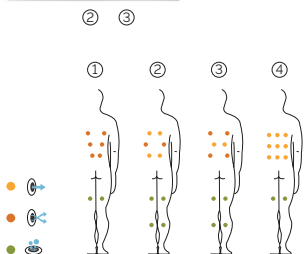

Quantum

A minimalist hot tub with maximum features.

CODE 58748

Ideal for 4 people

4 positions

4 seats

Measures: 194 x 197 x 78 cm

Water capacity (l): 975 liters

Weight: Empty 220 kg / Full 1.195 kg

1 colors

4 massages

SHELL FINISHES (ACRYLIC COLORS)

White

FURNITURE FINISHES (OUTDOOR CABINET)

Graphite

Walnut Woodermax