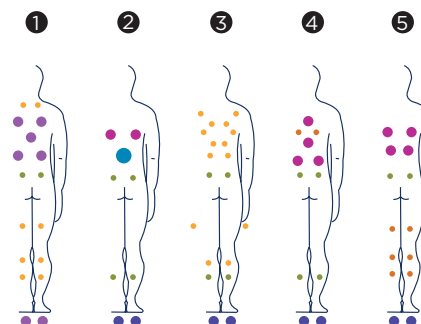

AQUA 8

The Aqua 8 spa, with room for five, has been manufactured for domestic and residential use. It gives the most complete massage circuit on the market and is particularly suitable for tall people, who can enjoy a relaxing or therapeutic spa without the discomfort they may find in other spas that are too shallow or narrow.

Whatever the spa user's body type or height, the 52 hydromassage jets and 16 air nozzles in the Aqua 8 spa give an adjustable power massage that reaches all the muscles in the body.

Positions: 5 (3 / 2)

Measures: 233 x 233 x 91

Optional:

ref: 52666

Technical specifications

Measures (±2cm)	233 x 233 x 91
Positions (seats/loungers)	5 (3 / 2)
Water capacity (l)	1.610
Weight (empty / full) (kg)	378 / 1.988

Cabinet coating	Graphite Woodermax / Thunder Woodermax / Walnut Woodermax / Butterfly Woodermax
Outdoor cabinet (Soft Rain Dark Grey)	Optional
Without cabinet	Optional
Acrylic colours*	44 / 72 / 59 / 18 / 64