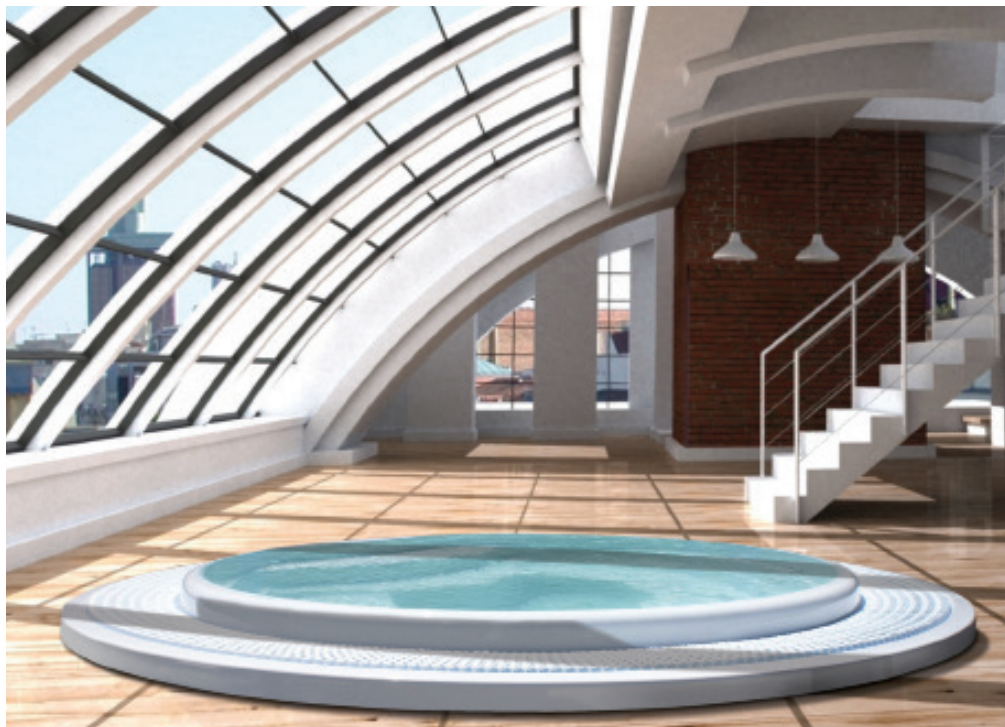

Capri

A whimsical circular hot tub.

CODE 45215

Ideal for 5 people

5 positions

5 seats

Measures: ø230 cm

Water capacity (l): 1.120 liters

Weight: Empty 175 kg / Full 1.295 kg

6 colors

5 massages

SHELL FINISHES (ACRYLIC COLORS)

FEATURES

PROFESSIONAL LINE

EN

AQUAVIA SPA