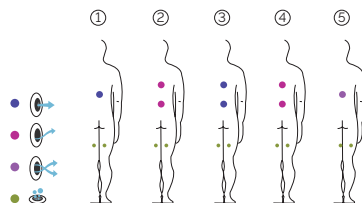

Capri

A whimsical circular hot tub.

CODE 45215

Ideal for 5 people

5 positions

5 seats

Measures: ø230 cm

Water capacity (l): 1.120 liters

Weight: Empty 175 kg / Full 1.295 kg

6 colors

5 massages

SHELL FINISHES (ACRYLIC COLORS)

FEATURES

PROFESSIONAL LINE

EN

AQUAVIA SPA