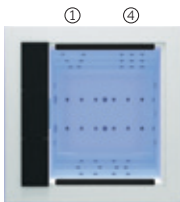

Water capacity (l): 975 liters

Weight: Empty 450 kg / Full 1.425 kg

6 colors

4 massages

② ③

① ② ③ ④

SHELL FINISHES (ACRYLIC COLORS)

FURNITURE FINISHES (OUTDOOR CABINET)