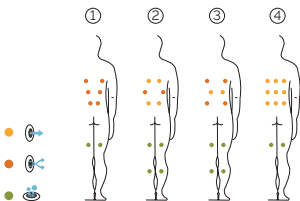

Water capacity (l): 975 liters

Weight: Empty 450 kg / Full 1.425 kg

6 colors

4 massages

② ③

① ② ③ ④

SHELL FINISHES (ACRYLIC COLORS)

FURNITURE FINISHES (OUTDOOR CABINET)