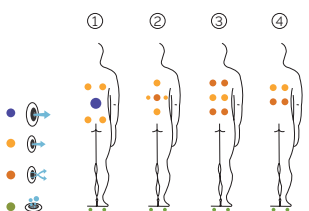

Home

Intimacy and elegance.

CODE 71464
Ideal for 2 people
4 positions
2 seats
Measures: 215 x 171 x 75 cm
Water capacity (l): 520 liters
Weight: Empty 480 kg / Full 1.000 kg
6 colors
4 massages

EXCLUSIVE LINE

EN

AQUAVIA SPA

TECHNICAL SPECIFICATIONS

FEATURES	
Total massage points	28
Massage Jets	20
Air Nozzles	8
Jets / Stainless Steel Nozzles	Standard
Headrests	2
Touch Panel	Standard
Ultraviolet Treatment UV	Standard
Metal structure	Standard
ABS base	Standard
Energy Saving Cover	Standard
EcoSpa	Standard
Nordic Insulation System	Optional
FINISHES	
Colour Sense	4 LED
Pure Line Lighting	Standard
Surround Bluetooth Audio	Optional
Mueble Woodermax	Not available
Aromatherapy	Standard
Barra Acero Inoxidable	Not available
Wifi Spa Control	Optional
Without cabinet	Not available
MESSAGE PUMPS	
Water massage	1800 W / 2.5 CV
Relax Impact Pump	1150 W
FILTRATION AND HEATING	
Recirculation pump	200 W
Water heater	3.000 W
Type of filter	Cartridge
POWER SUPPLY	
Power requirement to 230 V (LOW/AMP)	3.400 W / 14.6 A
Voltage	230 V / 400 V III