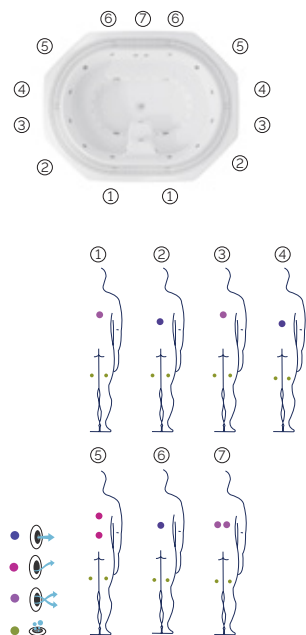

Hydra

Endless hydromassage.

CODE 73588

Ideal for **13 people**

13 positions

13 seats

Measures: 365 x 280 cm

Water capacity (l): 2.490 liters

Weight: Empty 373 kg / Full 2.863 kg

3 colors

7 massages

SHELL FINISHES (ACRYLIC COLORS)

FEATURES

PROFESSIONAL LINE

(EN)

AQUAVIA SPA

TECHNICAL SPECIFICATIONS

FEATURES	
Total massage points	32
Massage Jets	16
Air Nozzles	16
Stainless Steel Nozzles	Optional
Headrests	Not available
Grating on Teak Wooden	Not available
Piezoelectric Button	2
Metal structure	Standard
White LED Light	Standard
Chromotherapy LED spotlight	Optional
Isolating cover	Optional