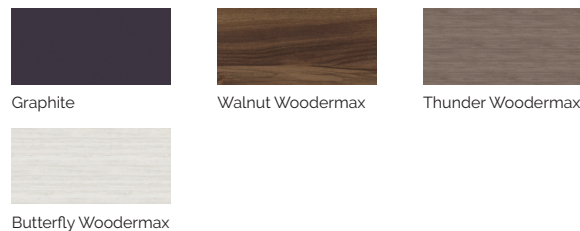

Water capacity (l): 980 liters

Weight: Empty 330 kg / Full 1.310 kg

7 colors

6 massages

SHELL FINISHES (ACRYLIC COLORS)

FURNITURE FINISHES (OUTDOOR CABINET)

PREMIUM LINE

EN