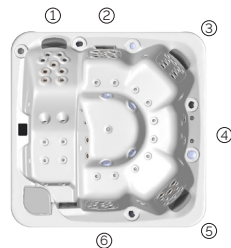

Soft

Evolution in its purest form.

CODE 70523

Ideal for 6 people

6 positions

1 loungers

5 seats

Measures: 216 x 216 x 90 cm

Water capacity (l): 980 liters

Weight: Empty 330 kg / Full 1.310 kg

7 colors

6 massages

SHELL FINISHES (ACRYLIC COLORS)

FURNITURE FINISHES (OUTDOOR CABINET)

PREMIUM LINE

EN

AQUAVIA SPA

TECHNICAL SPECIFICATIONS

FEATURES	
Total massage points	71
Massage Jets	60
Air Nozzles	10
Waterfall	1
Water fountains	2
Headrests	3
Touch Panel	Standard
Ultraviolet Treatment UV	Standard
Metal structure	Standard
Base ABS	Standard
Energy Saving Cover	Standard
EcoSpa	Optional
Nordic Insulation System	Optional
Blue Connect Plus	Optional
FINISHES	
Colour Sense	5 LED + illuminated Accessories
Surround Bluetooth Audio	Optional
Jets / Stainless Steel Nozzles	Standard
Stainless steel handrail	Standard
Aromatherapy	Standard
Wifi Spa Control	Optional
Without cabinet	Optional
MASSAGE PUMPS	
Water massage	2 x 1800 W / 2.5 CV
Relax Impact Pump	1150 W
FILTRATION AND HEATING	
Recirculation pump	200 W
Water heater	3.000 W
Type of filter	Cartridge
High Performance Water Care	Standard
POWER SUPPLY	
Power requirement to 230 V (LOW/AMP)	5.100 W / 22.2 A
Voltage	230 V / 400 V III