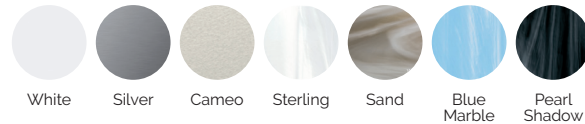

Water capacity (l): 980 liters

Weight: Empty 330 kg / Full 1.310 kg

7 colors

6 massages

SHELL FINISHES (ACRYLIC COLORS)

FURNITURE FINISHES (OUTDOOR CABINET)

PREMIUM LINE

EN