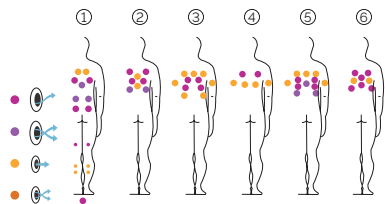

Soft

Evolution in its purest form.

CODE 70523

Ideal for 6 people

6 positions

1 loungers

5 seats

Measures: 216 x 216 x 90 cm

Water capacity (l): 980 liters

Weight: Empty 330 kg / Full 1.310 kg

7 colors

6 massages

SHELL FINISHES (ACRYLIC COLORS)

FURNITURE FINISHES (OUTDOOR CABINET)

PREMIUM LINE

EN

AQUAVIA SPA

TECHNICAL SPECIFICATIONS

FEATURES	
Total massage points	71
Massage Jets	60
Air Nozzles	10
Waterfall	1
Water fountains	2
Headrests	3
Touch Panel	Standard
Ultraviolet Treatment UV	Standard
Metal structure	Standard
Base ABS	Standard
Energy Saving Cover	Standard
EcoSpa	Optional
Nordic Insulation System	Optional
Blue Connect Plus	Optional
FINISHES	
Colour Sense	5 LED + illuminated Accessories
Surround Bluetooth Audio	Optional
Jets / Stainless Steel Nozzles	Standard
Stainless steel handrail	Standard
Aromatherapy	Standard
Wifi Spa Control	Optional
Without cabinet	Optional
MASSAGE PUMPS	
Water massage	2 x 1800 W / 2.5 CV
Relax Impact Pump	1150 W
FILTRATION AND HEATING	
Recirculation pump	200 W
Water heater	3.000 W
Type of filter	Cartridge
High Performance Water Care	Standard
POWER SUPPLY	
Power requirement to 230 V (LOW/AMP)	5.100 W / 22.2 A
Voltage	230 V / 400 V III