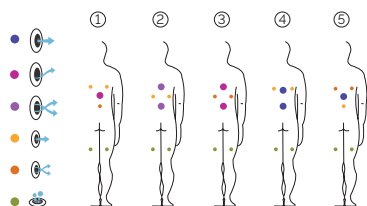

Sundown

The virtuous circle of wellness.

AQUALIFE LINE

CODE 52163
Ideal for 5 people
5 positions
5 seats
Measures: ø 205 x 90 cm
Water capacity (l): 680 liters
Weight: Empty 260 kg / Full 920 kg
7 colors
5 massages

SHELL FINISHES (ACRYLIC COLORS)

FURNITURE FINISHES (OUTDOOR CABINET)

Synthetic Grey

FEATURES

OPTIONAL FEATURES

TECHNICAL SPECIFICATIONS

FEATURES	
Total massage points	32
Massage Jets	22
Air Nozzles	10
Waterfall	Not available
Headrests	Not available
Digital Control Panel	Standard
Clear Water System	Standard
Metal structure	Standard
ABS base	Standard
Energy Saving Cover	Standard
**EcoSpa	Standard
Nordic Insulation System	Not available
FINISHES	
2 LED spotlights	Not available
1 LED spotlight	Not included
Bluetooth Audio	Not available
Stainless Steel Nozzles	Standard
Programmable Wi-Fi Touch Panel	Not available
Without cabinet	Optional
MASSAGE PUMPS	
Water massage	1800 W / 2,5 CV
Relax Impact Pump	400 W
FILTRATION AND HEATING	
Recirculation pump	200 W
Water heater	3.000 W
Type of filter	Cartridge
POWER SUPPLY	
Power requirement to 230 V (LOW/AMP)	3.400 W / 14,6 A
Voltage	230 V / 400 V III