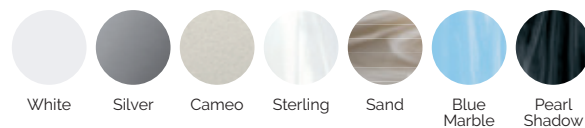

Sundown

The virtuous circle of wellness.

AQUALIFE LINE

CODE 52163
Ideal for 5 people
5 positions
5 seats
Measures: ø 205 x 90 cm
Water capacity (l): 680 liters
Weight: Empty 260 kg / Full 920 kg
7 colors
5 massages

SHELL FINISHES (ACRYLIC COLORS)

FURNITURE FINISHES (OUTDOOR CABINET)

Synthetic Grey

FEATURES

OPTIONAL FEATURES

TECHNICAL SPECIFICATIONS

FEATURES	
Total massage points	32
Massage Jets	22
Air Nozzles	10
Waterfall	Not available
Headrests	Not available
Digital Control Panel	Standard
Clear Water System	Standard
Metal structure	Standard
ABS base	Standard
Energy Saving Cover	Standard
**EcoSpa	Standard
Nordic Insulation System	Not available
FINISHES	
2 LED spotlights	Not available
1 LED spotlight	Not included
Bluetooth Audio	Not available
Stainless Steel Nozzles	Standard
Programmable Wi-Fi Touch Panel	Not available
Without cabinet	Optional
MASSAGE PUMPS	
Water massage	1800 W / 2,5 CV
Relax Impact Pump	400 W
FILTRATION AND HEATING	
Recirculation pump	200 W
Water heater	3.000 W
Type of filter	Cartridge
POWER SUPPLY	
Power requirement to 230 V (LOW/AMP)	3.400 W / 14,6 A
Voltage	230 V / 400 V III