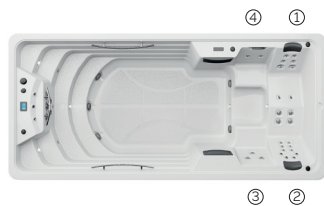

2 loungers

2 seats

Measures: 500 × 230 × 138 cm

Water capacity (l): 8.500 liters

Weight: Empty 1150 kg / Full 7.150 kg

3 colors

4 massages