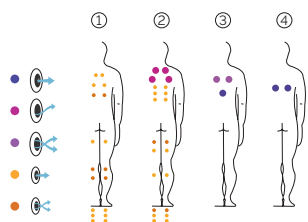

Water capacity (l): 8.500 liters

Weight: Empty 1150 kg / Full 7.150 kg

3 colors

4 massages

④ ①

③ ②