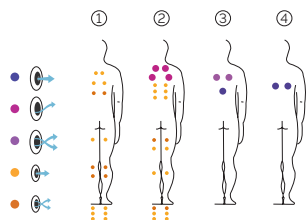

## SHELL FINISHES (ACRYLIC COLORS)

White

Sterling

Blue Marble