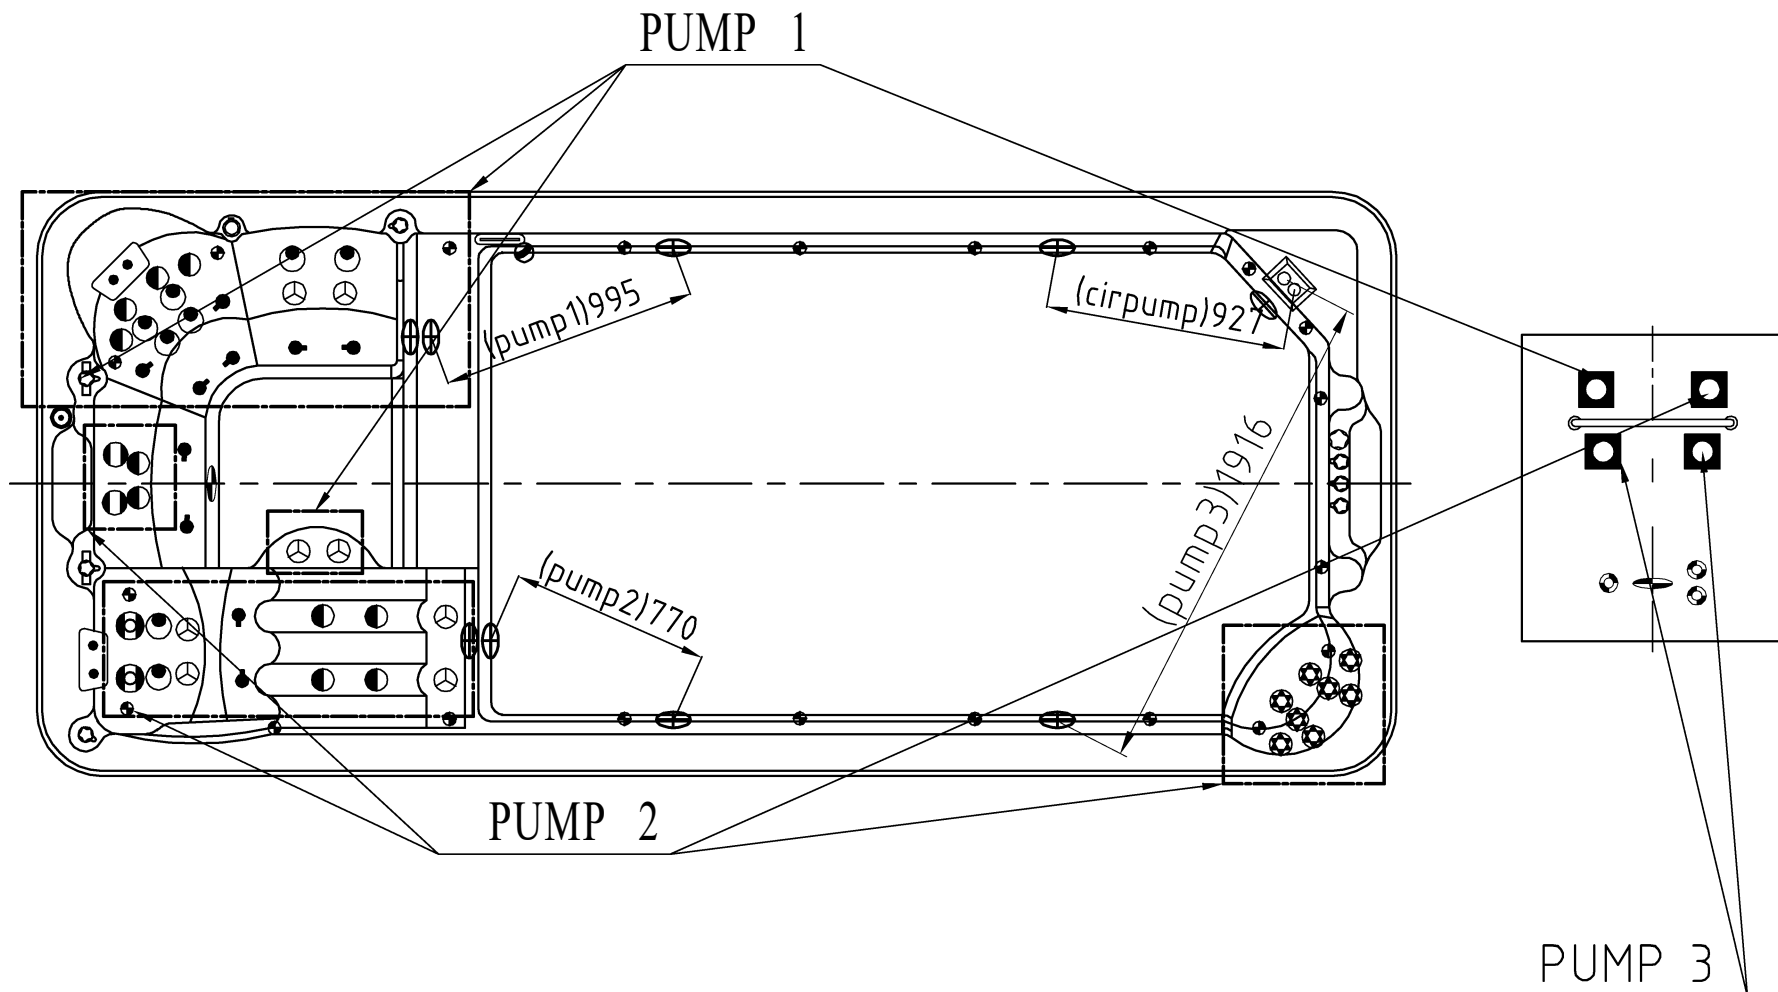

Therapy Assignment

Notes: Due to manufacturing tolerances, there could be some minor differences between the actual spa and the drawing above. If site planning is critical to such tolerances, be sure to measure your actual spa. All specifications are subject to change without notice. Some components may be optional on your spa.

Fitting

Notes: Due to manufacturing tolerances, there could be some minor differences between the actual spa and the drawing above. If site planning is critical to such tolerances, be sure to measure your actual spa. All specifications are subject to change without notice. Some components may be optional on your spa.

14	O	Large 3" Jet internal-Twin pulse	2	pe
13	@	5" Jet Internal-Twin pulse	2	pe
12	O	2" Jet Internal-Directional	8	pe
11	e	Swim Jet	4	pes
10		EVA Headrest-Trapeziform	2	pe

23	r,	Stainless steel Handrail	1	pe	9		Twin Cylinder Skimmer (carbon grey)	1	pes
22	O	Aromatherapy Canister-T-Body	1	pes	8	EB	2" Suction (full set) - Plastic face	6	pes
21	O	Water Fall Valve	1	pes	7		Stainless steel Low drain - 3/4" Slip	1	pe
20		8" Waterfall Body	1	pes	6		Ozone Injetor - (arbon Grey)	2	pe
19	O	Stainless steel swim base	1	pe	5		1" Air Check Valve Assembly	5	pes
18	S	MINILEO light cover	21	pe	4		3" Jet internal-Directional	8	pe
17		1" Air Injector Assembly	10	pe	3		4" Jet internal-Single pulse	8	pe
16		5" Light housing without Holder	2	pes	2		Large 3" Jet internal-Single pulse	10	pe
15		Water diverter valve	2	pes	1		EVA Headrest connector-female	4	pe
NO	ICON	DESCRIPTION	QTY	UNIT	NO	ICON	DESCRIPTION	QTY	UNIT

Notes: Due to manufacturing tolerances, there could be some minor differences between the actual and the drawing above. If site planning is critical to such tolerances, be sure to measure your actual spa. All specifications are subject to change without notice. Some components may be optional on your spa.