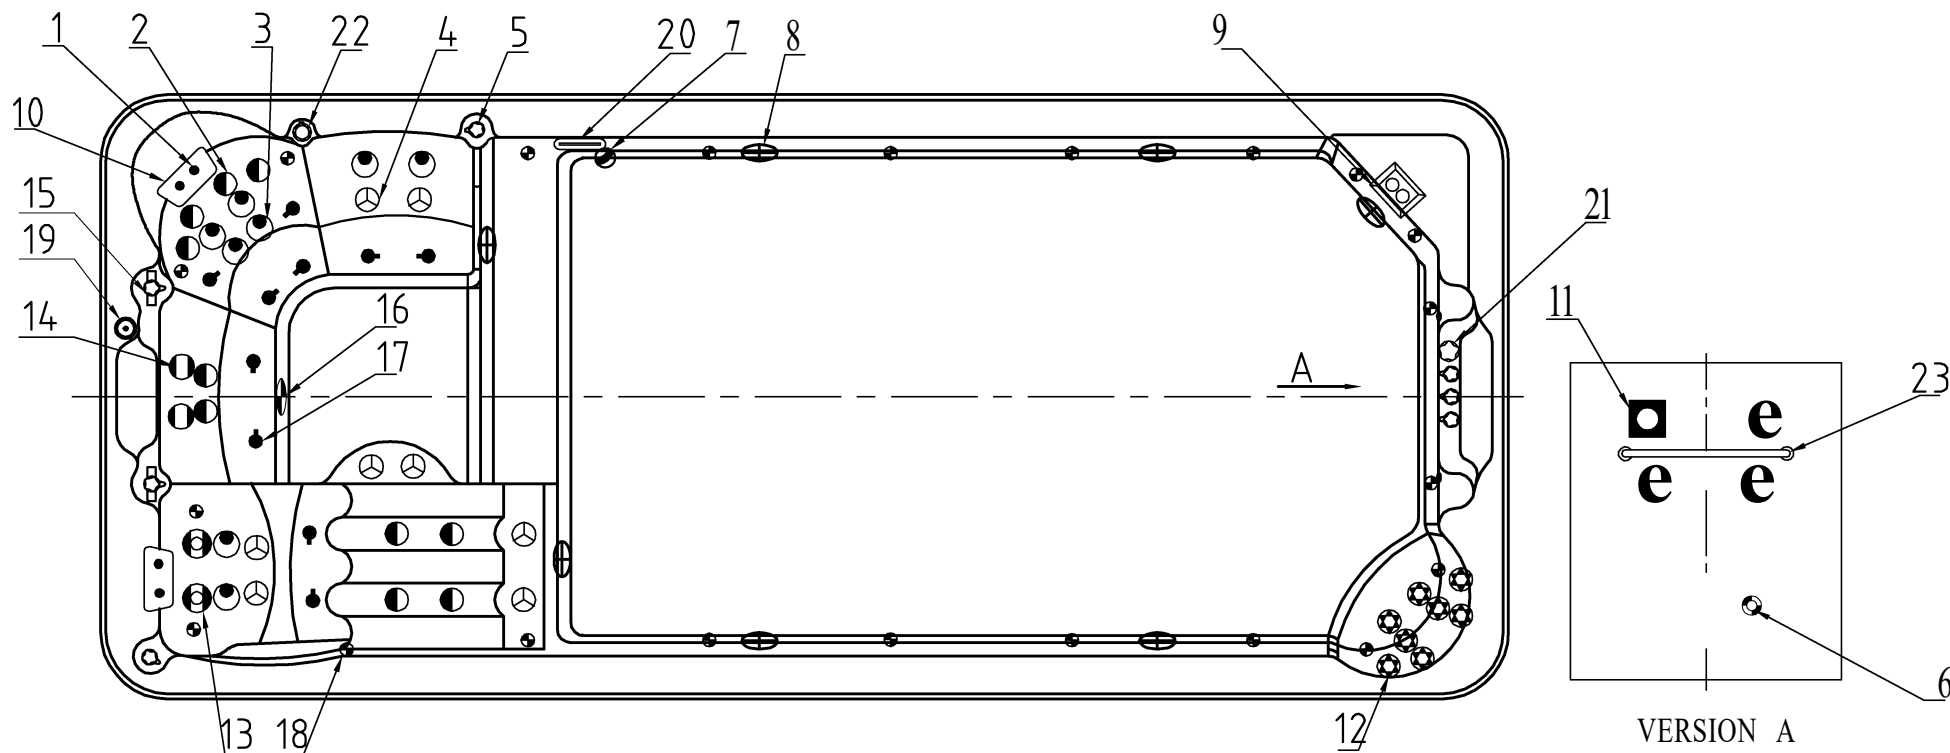

Therapy Assignment

Notes: Due to manufacturing tolerances, there could be some minor differences between the actual spa and the drawing above. If site planning is critical to such tolerances, be sure to measure your actual spa. All specifications are subject to change without notice. Some components may be optional on your spa.

Fitting

Notes: Due to manufacturing tolerances, there could be some minor differences between the actual spa and the drawing above. If site planning is critical to such tolerances, be sure to measure your actual spa. All specifications are subject to change without notice. Some components may be optional on your spa.

14	O	Large 3" Jet internal-Twin pulse	2	pe
13	@	5" Jet Internal-Twin pulse	2	pe
12	O	2" Jet Internal-Directional	8	pe
11	e	Swim Jet	4	pes
10		EVA Headrest-Trapeziform	2	pe

23	r,	Stainless steel Handrail	1	pe	9		Twin Cylinder Skimmer (carbon grey)	1	pes
22	O	Aromatherapy Canister-T-Body	1	pes	8	EB	2" Suction (full set) - Plastic face	6	pes
21	O	Water Fall Valve	1	pes	7		Stainless steel Low drain - 3/4" Slip	1	pe
20		8" Waterfall Body	1	pes	6		Ozone Injetor - (arbon Grey)	2	pe
19	O	Stainless steel swim base	1	pe	5		1" Air Check Valve Assembly	5	pes
18	S	MINILEO light cover	21	pe	4		3" Jet internal-Directional	8	pe
17		1" Air Injector Assembly	10	pe	3		4" Jet internal-Single pulse	8	pe
16		5" Light housing without Holder	2	pes	2		Large 3" Jet internal-Single pulse	10	pe
15		Water diverter valve	2	pes	1		EVA Headrest connector-female	4	pe
NO	ICON	DESCRIPTION	QTY	UNIT	NO	ICON	DESCRIPTION	QTY	UNIT

Notes: Due to manufacturing tolerances, there could be some minor differences between the actual and the drawing above. If site planning is critical to such tolerances, be sure to measure your actual spa. All specifications are subject to change without notice. Some components may be optional on your spa.