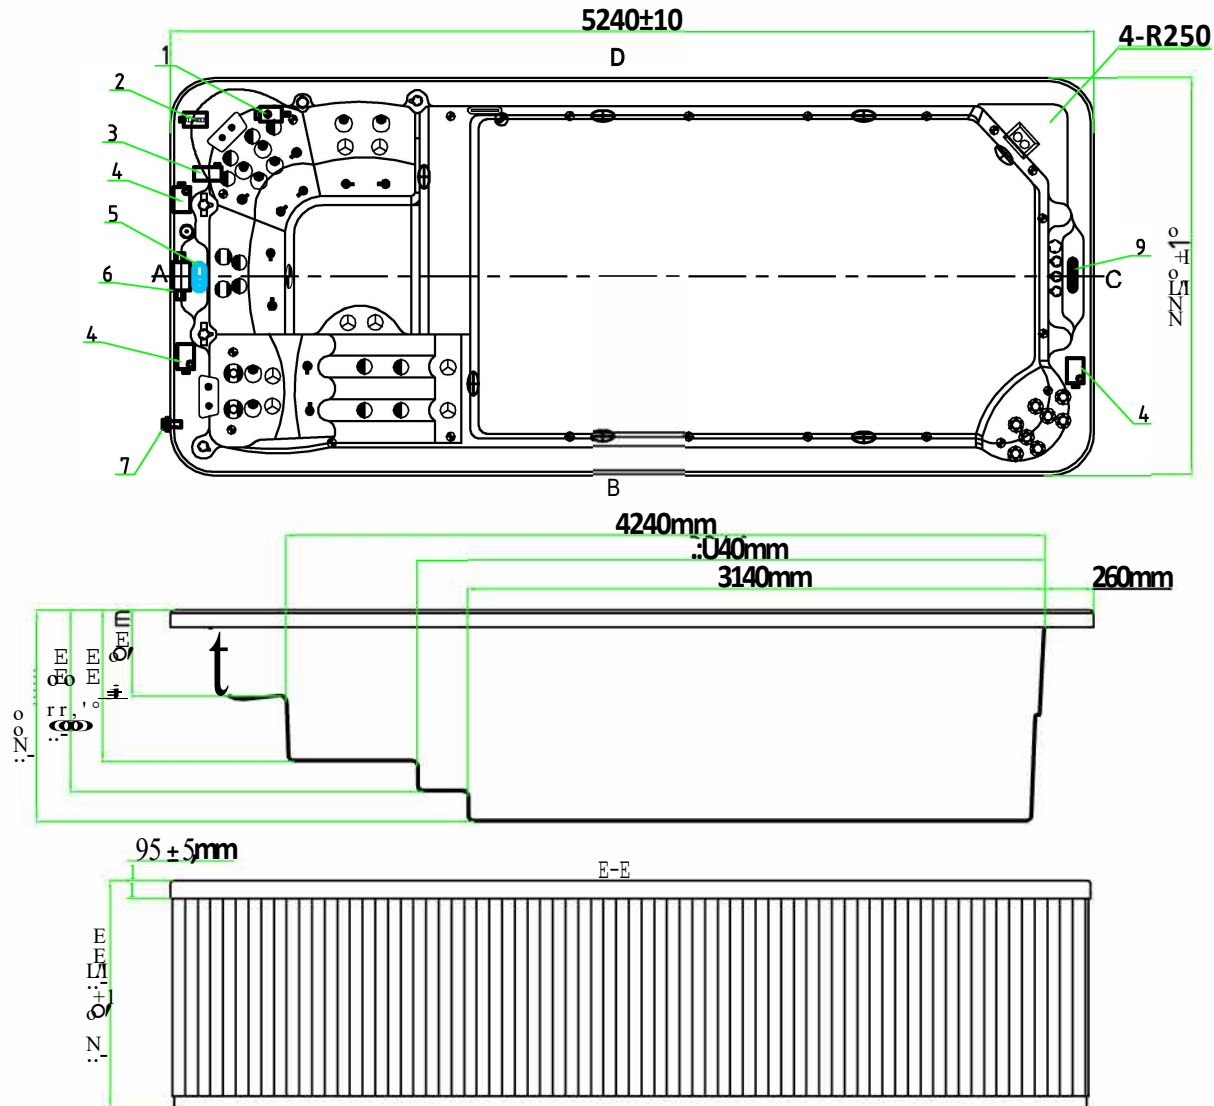

Therapy Assignment

Notes: Due to manufacturing tolerances, there could be some minor differences between the actual spa and the drawing above. If site planning is critical to such tolerances, be sure to measure your actual spa. All specifications are subject to change without notice. Some components may be optional on your spa.

Fitting

Notes: Due to manufacturing tolerances, there could be some minor differences between the actual spa and the drawing above. If site planning is critical to such tolerances, be sure to measure your actual spa. All specifications are subject to change without notice. Some components may be optional on your spa.

14	O	Large 3" Jet internal-Twin pulse	2	pe
13	@	5" Jet Internal-Twin pulse	2	pe
12	O	2" Jet Internal-Directional	8	pe
11	e	Swim Jet	4	pes
10		EVA Headrest-Trapeziform	2	pe

23	r,	Stainless steel Handrail	1	pe	9		Twin Cylinder Skimmer (carbon grey)	1	pes
22	O	Aromatherapy Canister-T-Body	1	pes	8	EB	2" Suction (full set) - Plastic face	6	pes
21	O	Water Fall Valve	1	pes	7		Stainless steel Low drain - 3/4" Slip	1	pe
20		8" Waterfall Body	1	pes	6		Ozone Injetor - (arbon Grey)	2	pe
19	O	Stainless steel swim base	1	pe	5		1" Air Check Valve Assembly	5	pes
18	S	MINILEO light cover	21	pe	4		3" Jet internal-Directional	8	pe
17		1" Air Injector Assembly	10	pe	3		4" Jet internal-Single pulse	8	pe
16		5" Light housing without Holder	2	pes	2		Large 3" Jet internal-Single pulse	10	pe
15		Water diverter valve	2	pes	1		EVA Headrest connector-female	4	pe
NO	ICON	DESCRIPTION	QTY	UNIT	NO	ICON	DESCRIPTION	QTY	UNIT

Notes: Due to manufacturing tolerances, there could be some minor differences between the actual and the drawing above. If site planning is critical to such tolerances, be sure to measure your actual spa. All specifications are subject to change without notice. Some components may be optional on your spa.